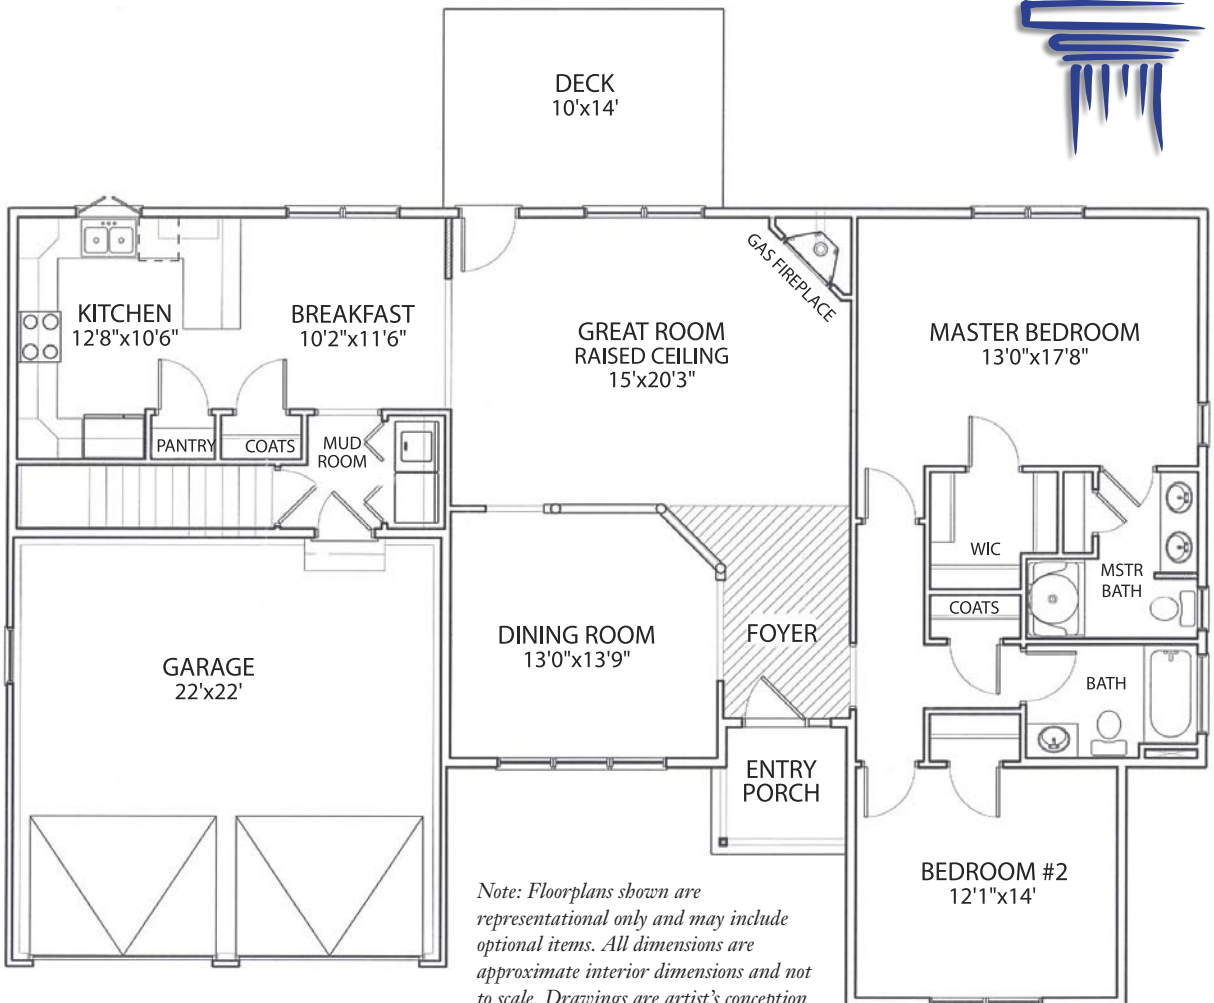

The Hamilton

1,587 square feet
of living space

Note: Floorplans shown are representational only and may include optional items. All dimensions are approximate interior dimensions and not to scale. Drawings are artist's conception and may differ from actual construction.