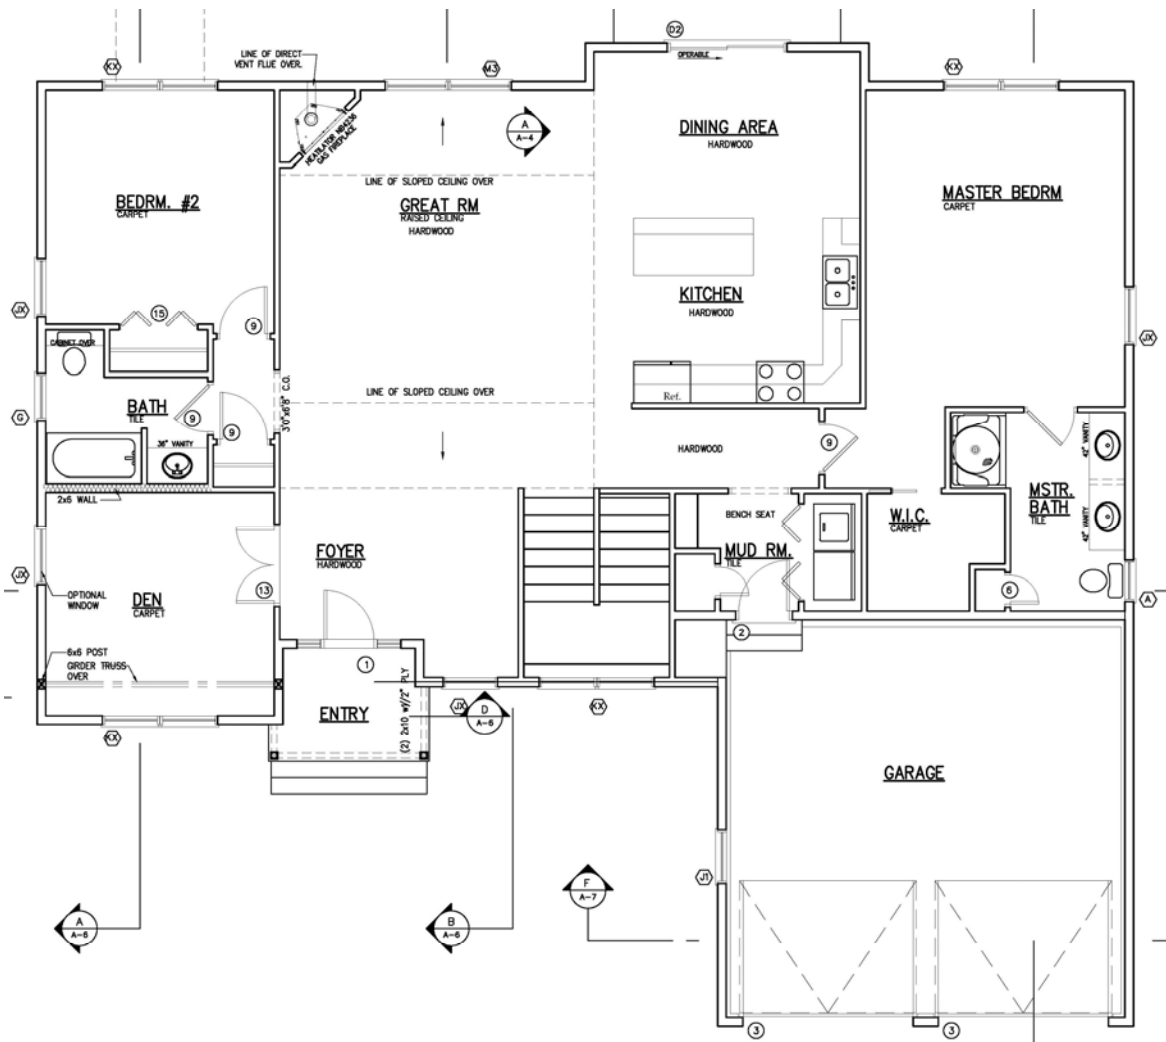

**NEW
FLOOR
PLAN!**

The Barrington 2

1,810 square feet
of living space

Note: Floorplans shown are representational only and may include optional items. All dimensions are approximate dimensions and not to scale. Drawings are artist's conception and may differ from actual construction.