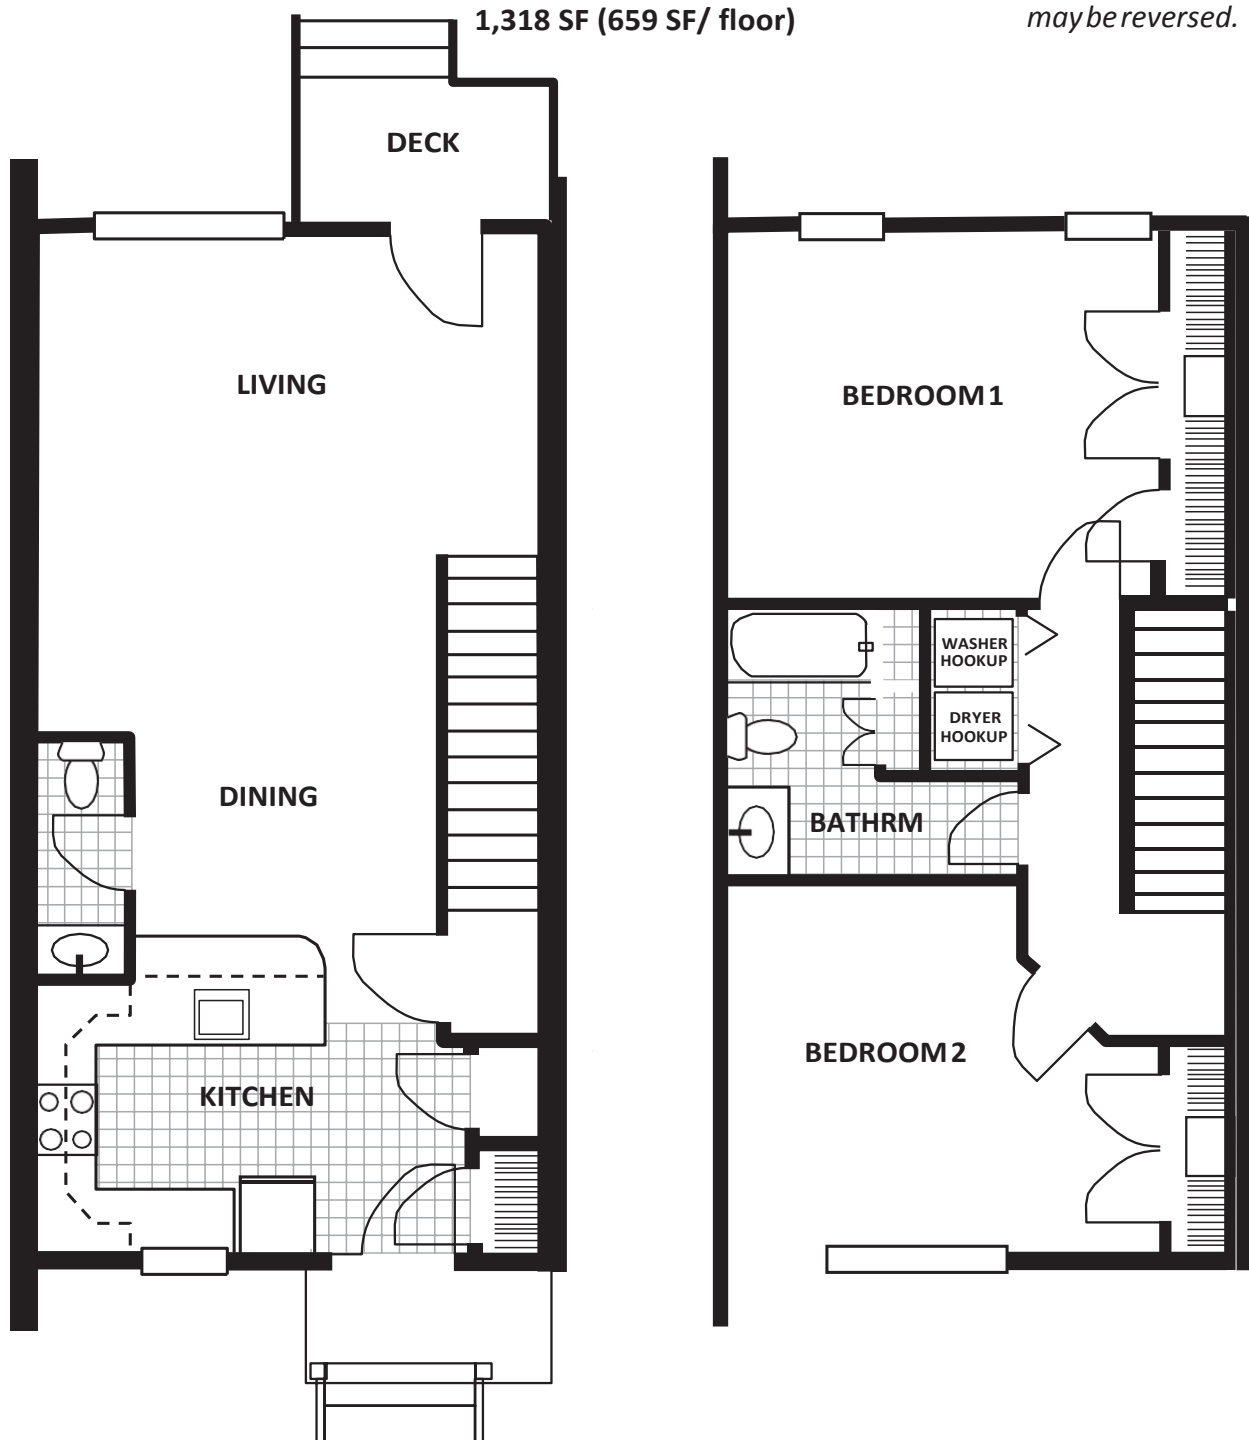

*Specific unit plans
may be reversed.*

603-889-5757

Stabile Property Management Inc.