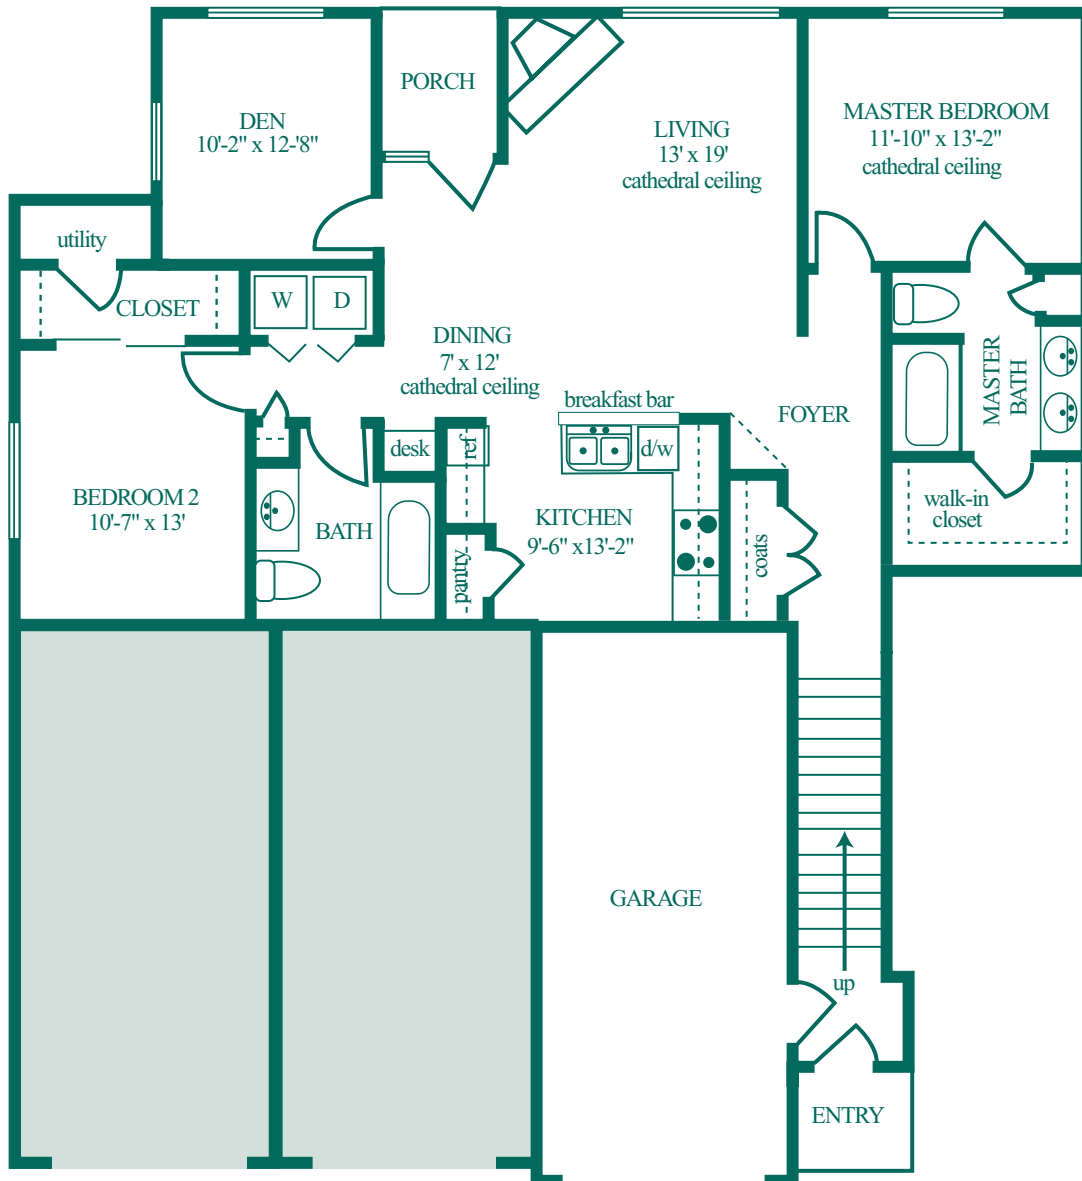

2 bedrooms / den / 2 baths

Many of these homes include your own garage. Please consult our representative.

KENSINGTON

TOTAL AREA: 1,383 Square Feet

The dimensions, size, configurations and other information contained on this sheet are subject to change without notice and are meant to be illustrative only