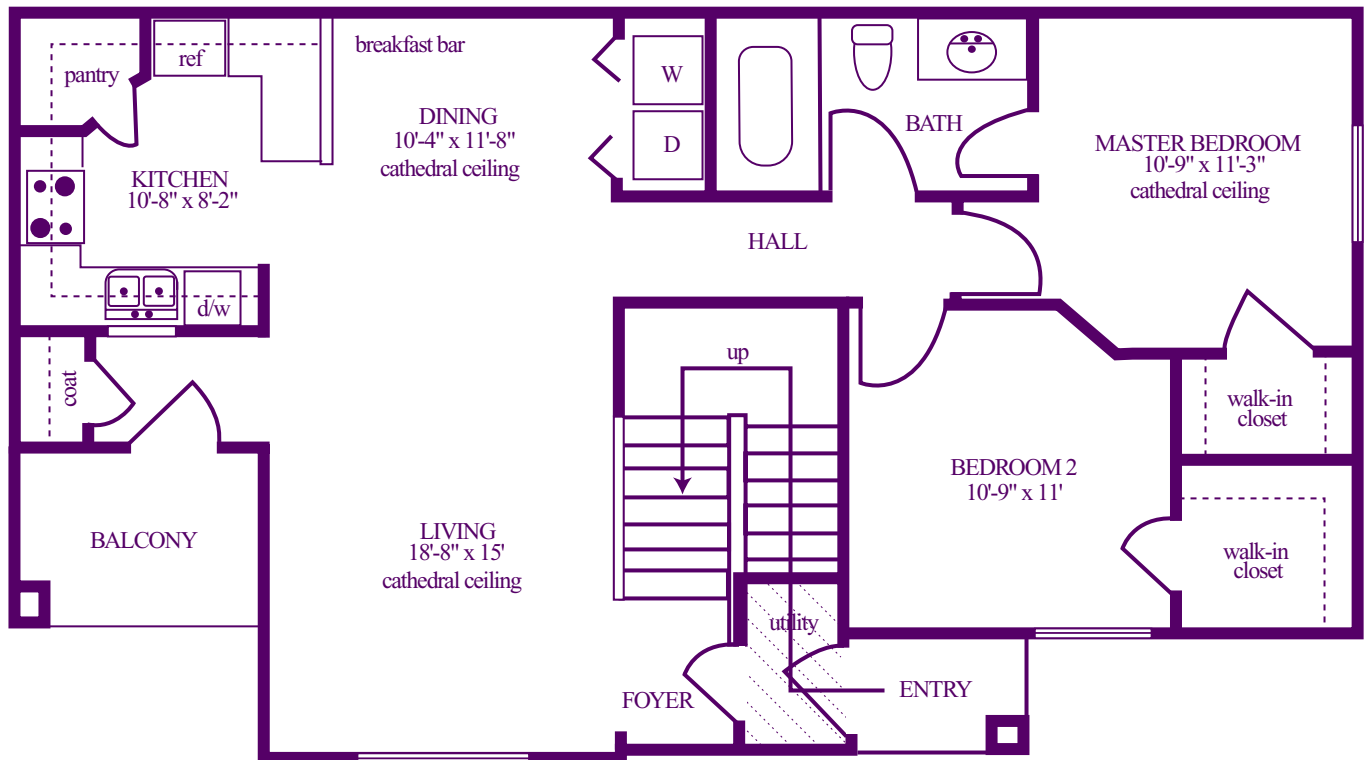

2 bedrooms / 1 bath

KENSINGTON

TOTAL AREA: 980 Square Feet

The dimensions, size, configurations and other information contained on this sheet are subject to change without notice and are meant to be illustrative only