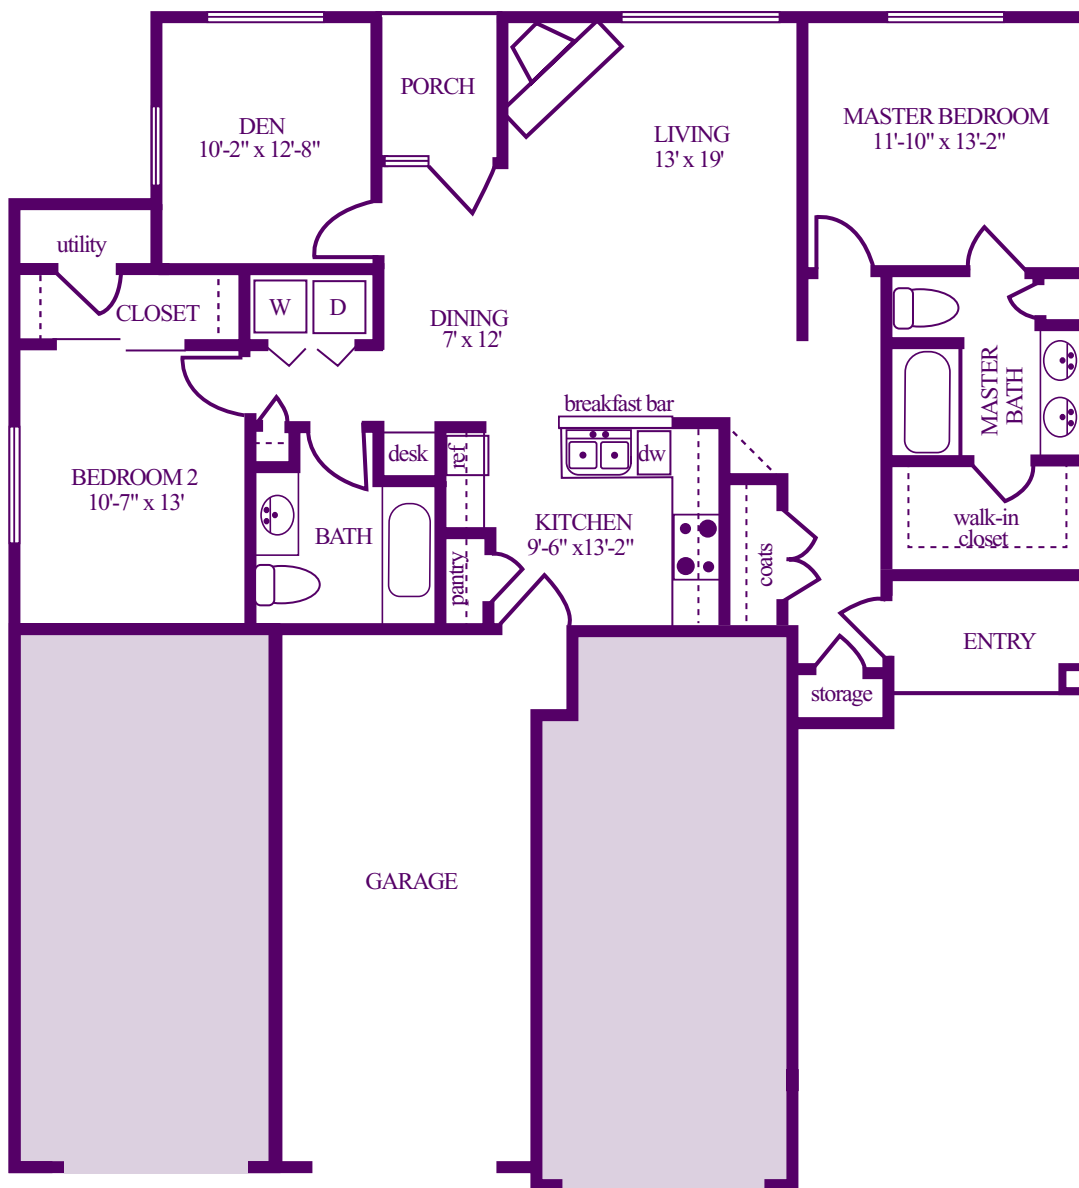

2 bedrooms / den / 2 baths

Many of these homes include your own garage. Please consult our representative.

KENSINGTON

TOTAL AREA: 1,412 Square Feet

The dimensions, size, configurations and other information contained on this sheet are subject to change without notice and are meant to be illustrative only