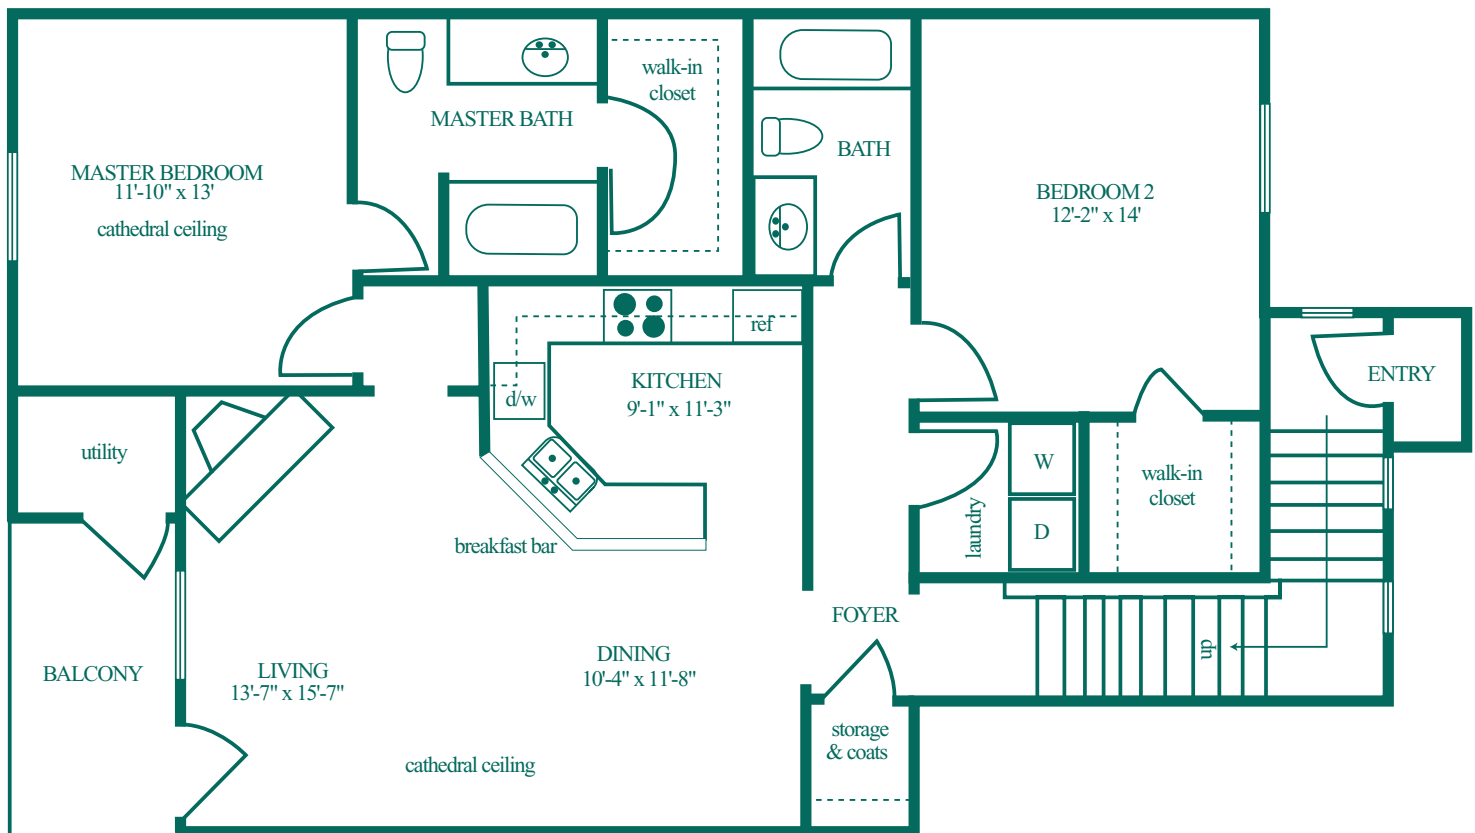

2 bedrooms / 2 baths

TOTAL AREA: 1,166 Square Feet

*The dimensions, size, configurations and other information contained on this sheet are subject to change without notice and are meant to be illustrative only*