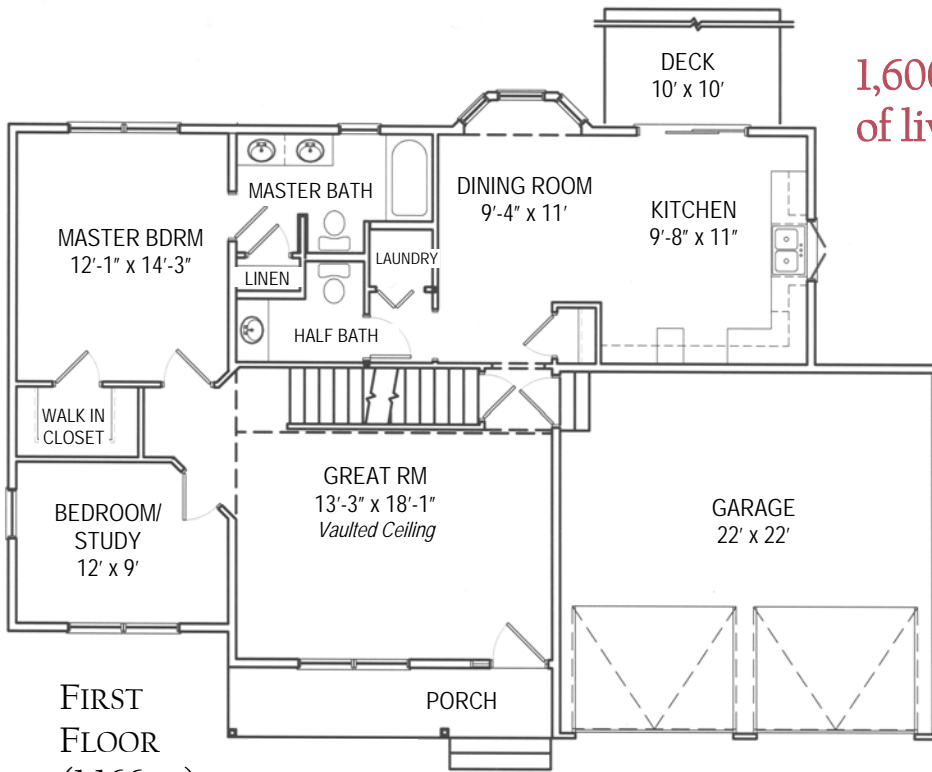

The Monroe

1,600 square feet
of living space

FIRST
FLOOR
(1,166 SF)

SECOND
FLOOR
(434 SF)
FOR
FUTURE
EXPANSION

Note: Floorplans shown are representational only and may include optional items. All dimensions are approximate dimensions and not to scale. Drawings are artist's conception and may differ from actual construction.