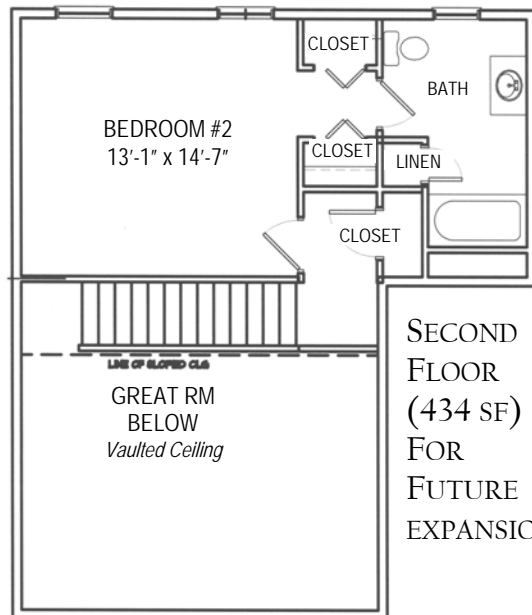

The Monroe

1,600 square feet
of living space

FIRST
FLOOR
(1,166 SF)

SECOND
FLOOR
(434 SF)
FOR
FUTURE
EXPANSION

Note: Floorplans shown are representational only and may include optional items. All dimensions are approximate dimensions and not to scale. Drawings are artist's conception and may differ from actual construction.